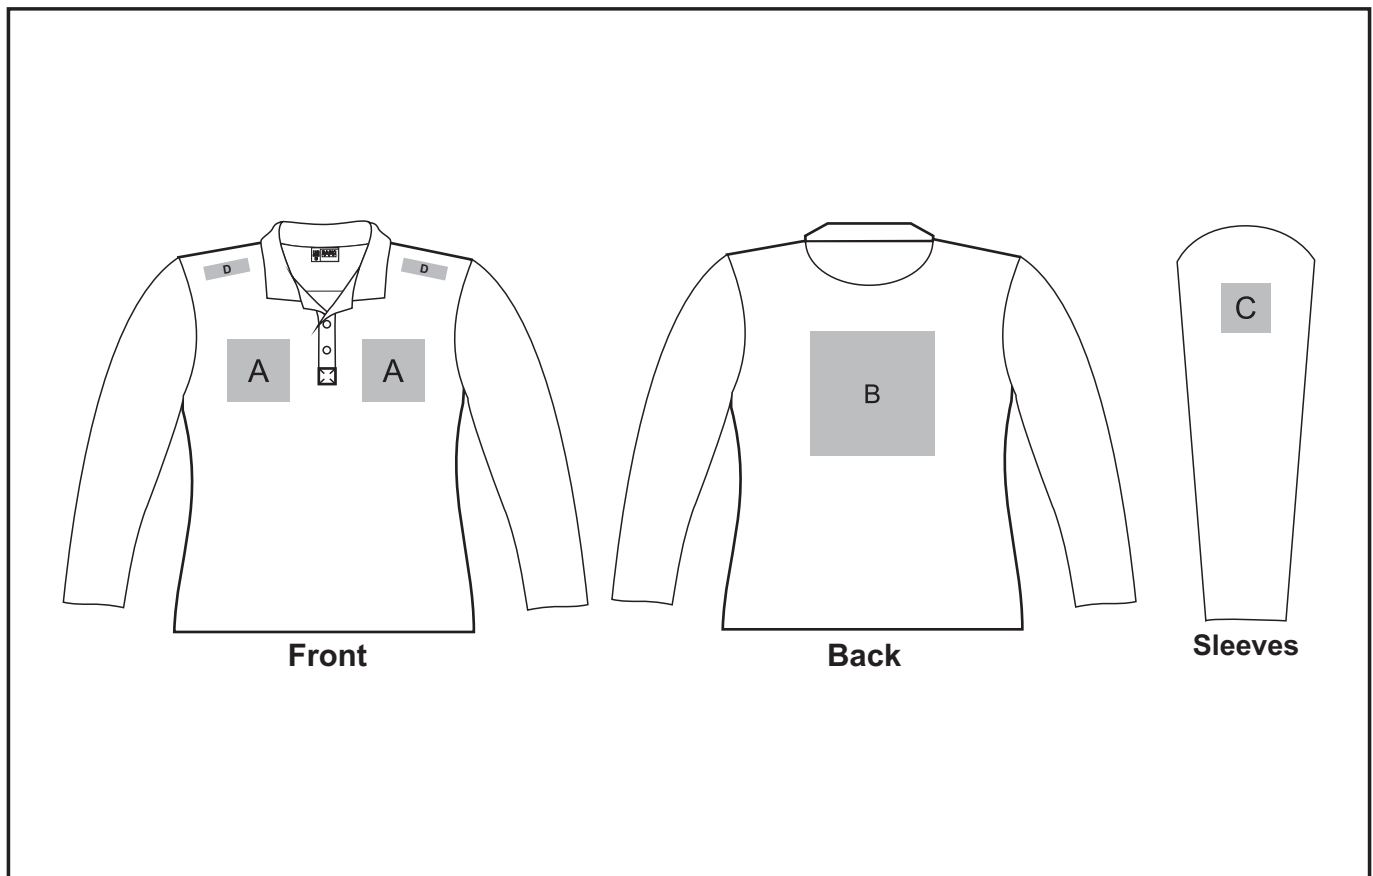

BAS-7779

Solo Long Sleeve Golf Shirt - Ladies

Need to know:

- Includes 1-Position Embroidery **OR** 1-Position Digital Transfer (setup fee applies)
- **EMB/DTC inclusive parameters:** Left/Right Chest = 100mm x 100mm **OR** Back = 8000mm²
- Please note Pos D will be branded +/- 20mm from the top seam

Branding Options:

Position A

1. Embroidery (EMB) - 9 colours
Size: 100mm diameter
2. Digital Transfer Clothing (DTC) - Full colour
Size: 100mm wide x 100mm high

Position B

1. Embroidery (EMB) - 9 colours
Size: 200mm wide x 200mm high
2. Digital Transfer Clothing (DTC) - Full colour
Size: 210mm wide x 148mm high

Position C

1. Embroidery (EMB) - 9 colours
Size: 80mm diameter
2. Digital Transfer Clothing (DTC) - Full colour
Size: 80mm wide x 80mm high

Position D

1. Digital Transfer Clothing (DTC) - Full Colour
Size: 70mm wide x 20mm high